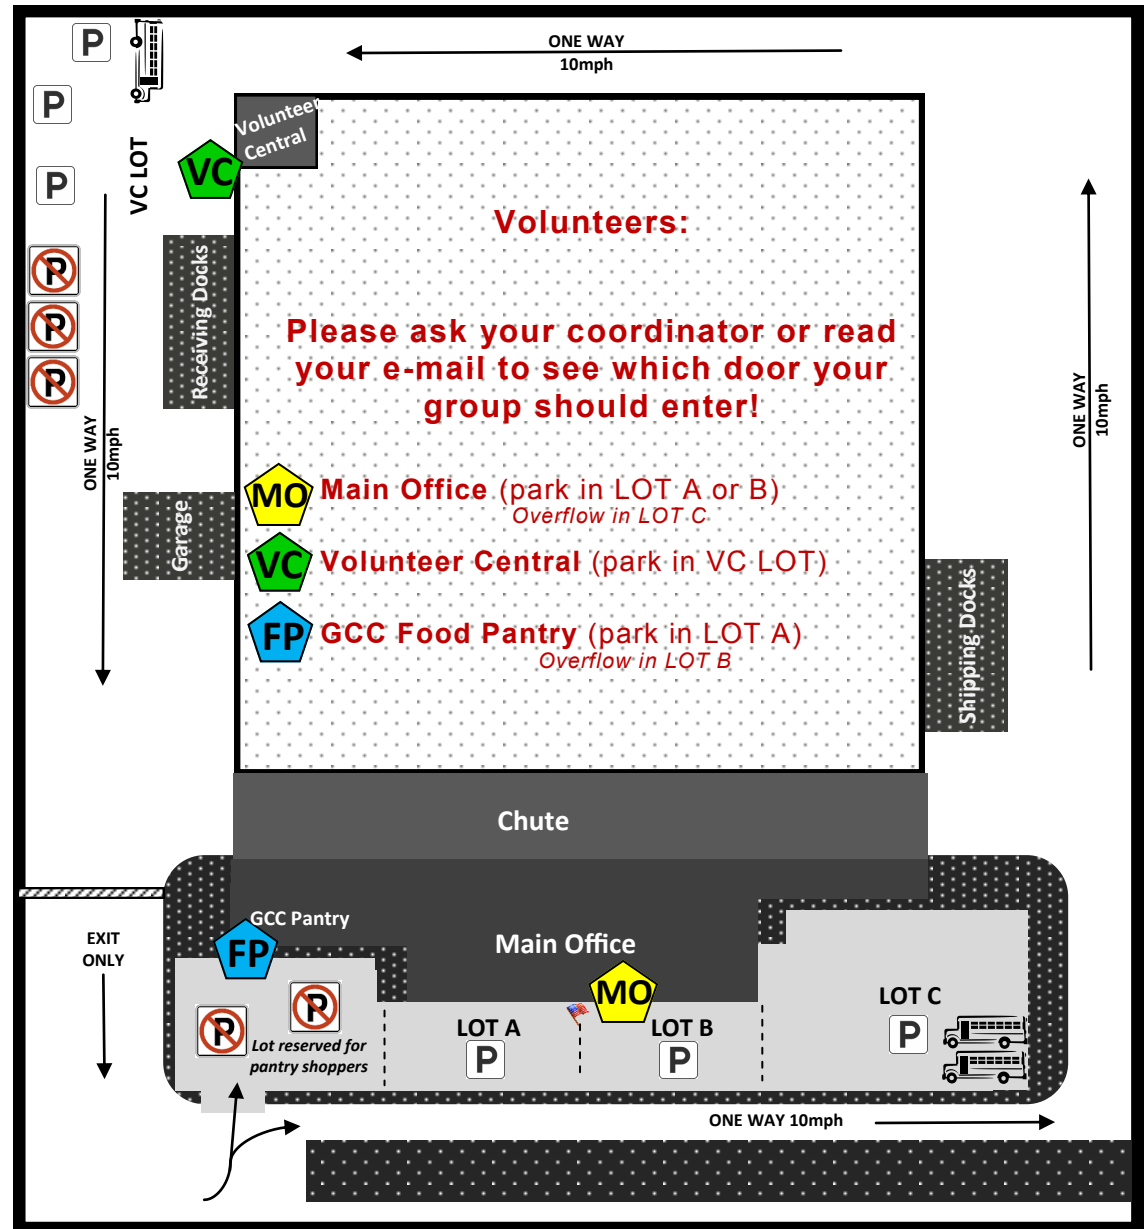

GLEANERS

3737 Waldemere Ave.
Indianapolis, IN 46241

DRIVING DIRECTIONS

FROM THE NORTH:

From I65 take 465 south to exit 8, Kentucky Ave. At bottom of the ramp, turn right. Go to second light, Hanna Ave, turn left. Cross railroad tracks, through next light, turn right past green house. Follow road to last building.

From I69 take 465 south to exit 8, Kentucky Ave. At bottom of the ramp, turn right. Go to next light, Hanna Ave, turn left. Cross railroad tracks, through next light, turn right past green house. Follow road to last building.

FROM THE SOUTH:

From I65 take 465 west to exit 8, Kentucky Ave. At bottom of the ramp, turn right. Go to next light, Hanna Ave, turn left. Cross railroad tracks, through next light, turn right past green house. Follow road to last building.

FROM THE EAST:

From I 70 or I74 take 465 south to exit 8, Kentucky Ave. At bottom of the ramp, turn right. Go to next light, Hanna Ave, turn left. Cross railroad tracks, through next light, turn right past green house. Follow road to last building.

FROM THE WEST:

From I70 or I74 take 465 south to exit 8, Kentucky Ave. At bottom of the ramp, turn right. Go to second light, Hanna Ave, turn left. Cross railroad tracks, through next light, turn right past green house. Follow road to last building.

WHERE TO PARK AND ENTER THE BUILDING

Ask your coordinator or read your e-mail to see which door your group should enter!

Map Key

P Volunteer Parking   Bus Parking   No Parking